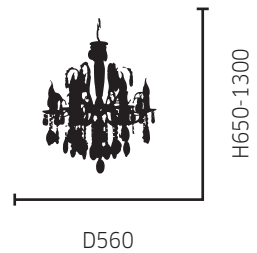

LDP9123/6
E14*6*40W
METAL+CRYSTAL
CHROME