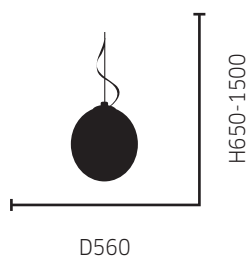

TRENDS OF MINIMALISM

PATRICIA

LDP8228B
T5*1*55W
METAL SHADE+ACRYLIC
WHITE/BLACK

LDP8228A
T5*1*55W
METAL SHADE+ACRYLIC
WHITE/BLACK

LDP8149
E27*1*40W
GLASS, METAL
CLEAR+SILVER
D300XH400-1500

LDP8192
H*1*55W
GLASS, METAL
CLEAR