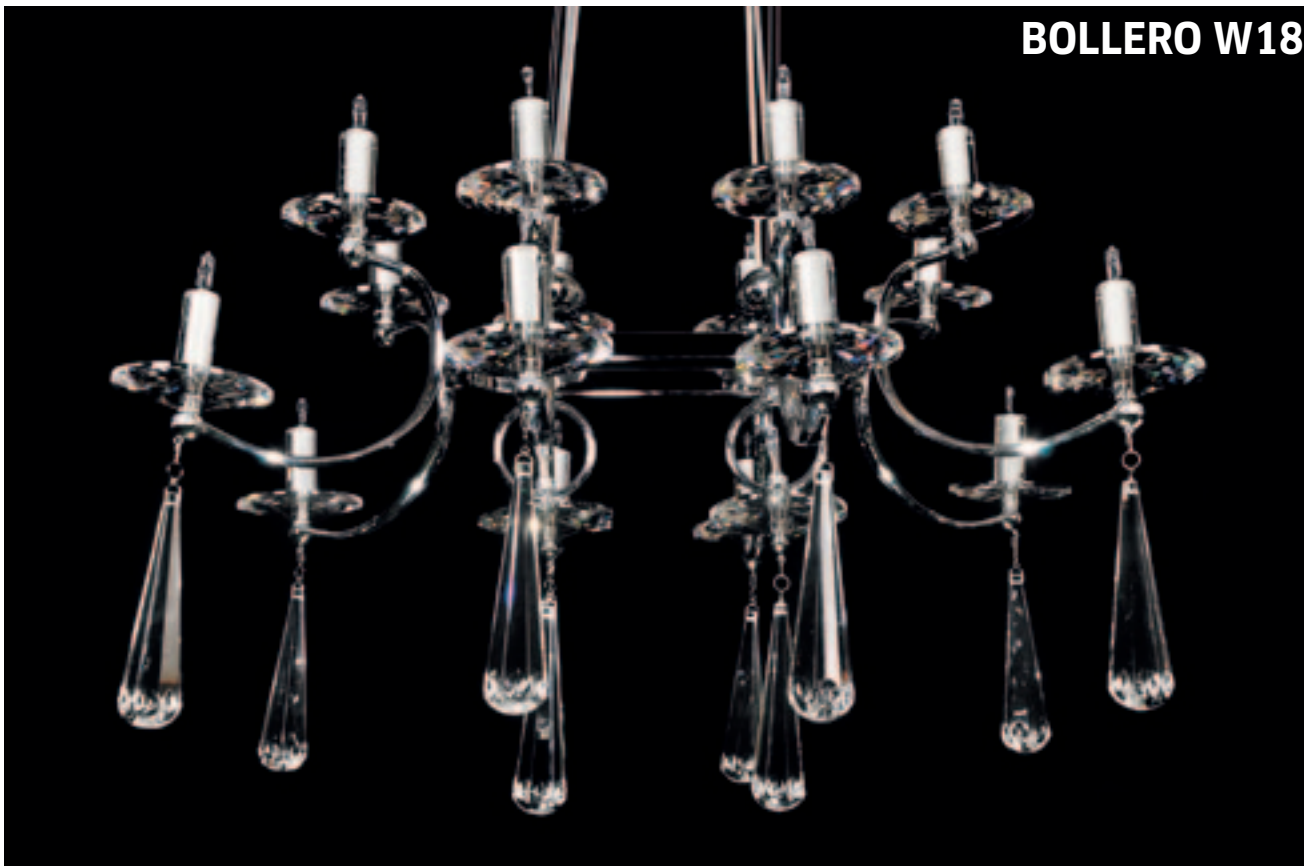

BOLLERO W18

LDP 8136/9
G4*9*20W
METAL, CRYSTAL, GLASS
CHROME
D680xH700-1300

LDP 6068/18
G4*18*20W
METAL, CRYSTAL, GLASS
CHROME
W400xL680xH500-1200