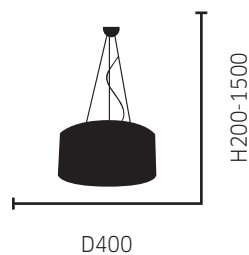

GLOBUS

LDP8550
T5*1*55W
METAL
WHITE/BLACK/RED