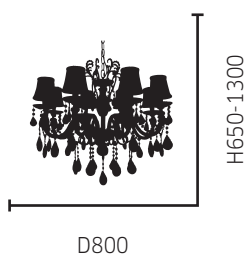

LDP66251/8
E14*8*40W
METAL, CRYSTAL, GLASS
CLEAR+COPPER