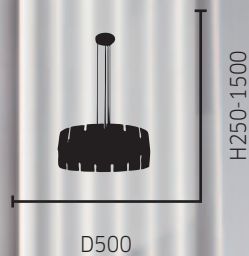

LDP8337B
E27*3*40W
GLASS
WHITE/BLACK/RED