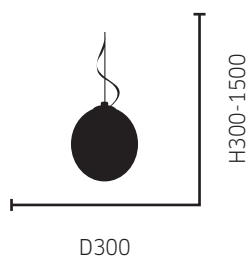

LDP8150
E27*1*40W
GLASS, METAL
CLEAR+SILVER