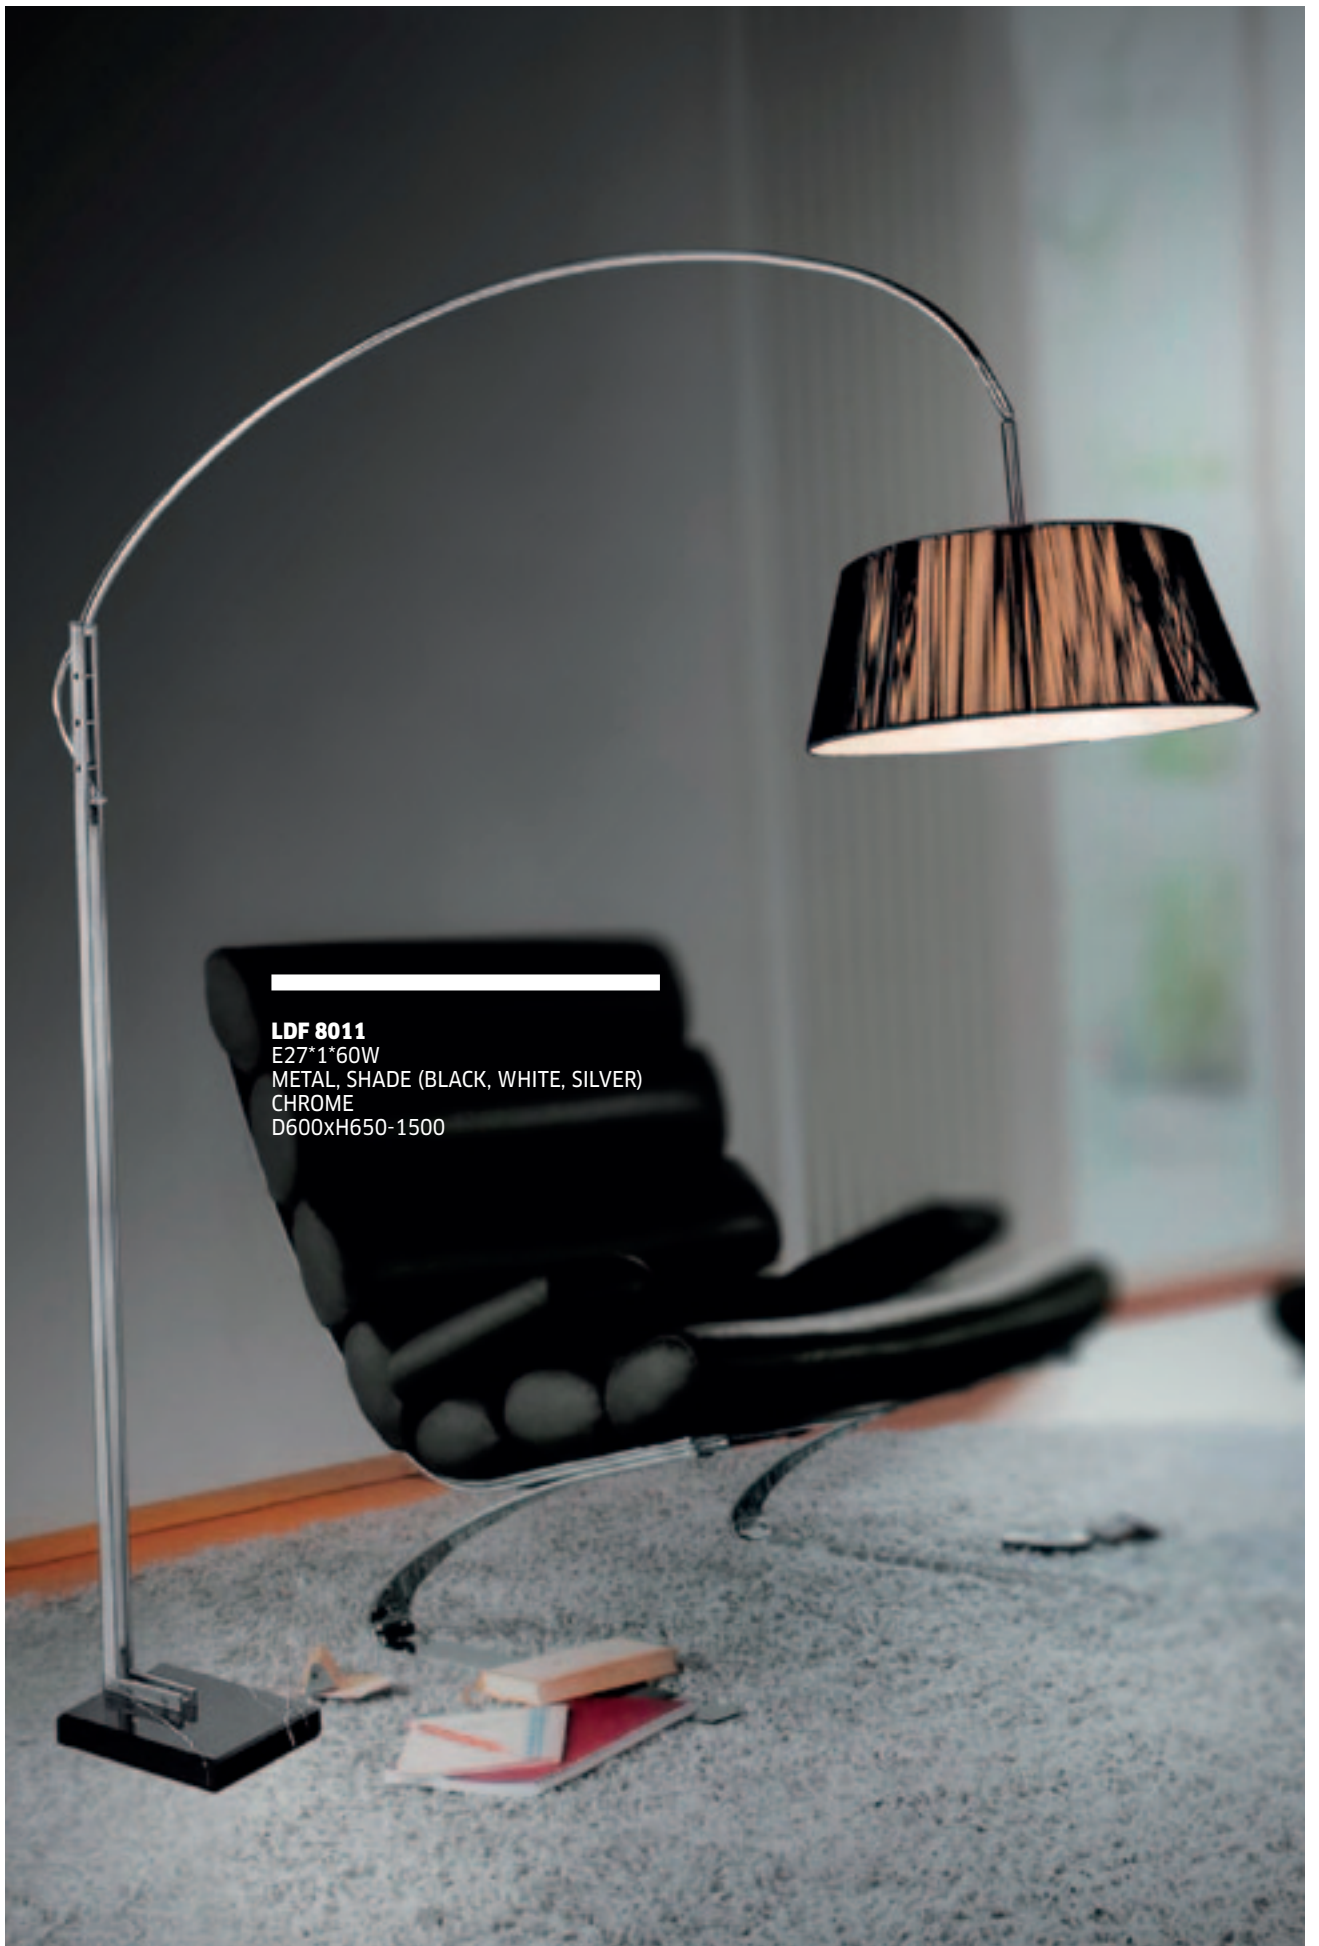

LDF 8011
E27*1*60W
METAL, SHADE (BLACK, WHITE, SILVER)
CHROME
D600xH650-1500