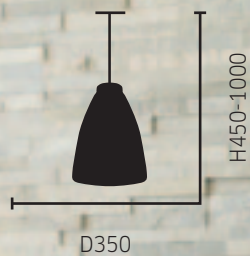

LDP6126
E27*1*40W
DOUBLE GLASS
CLEAR+RED/YELLOW/BLUE